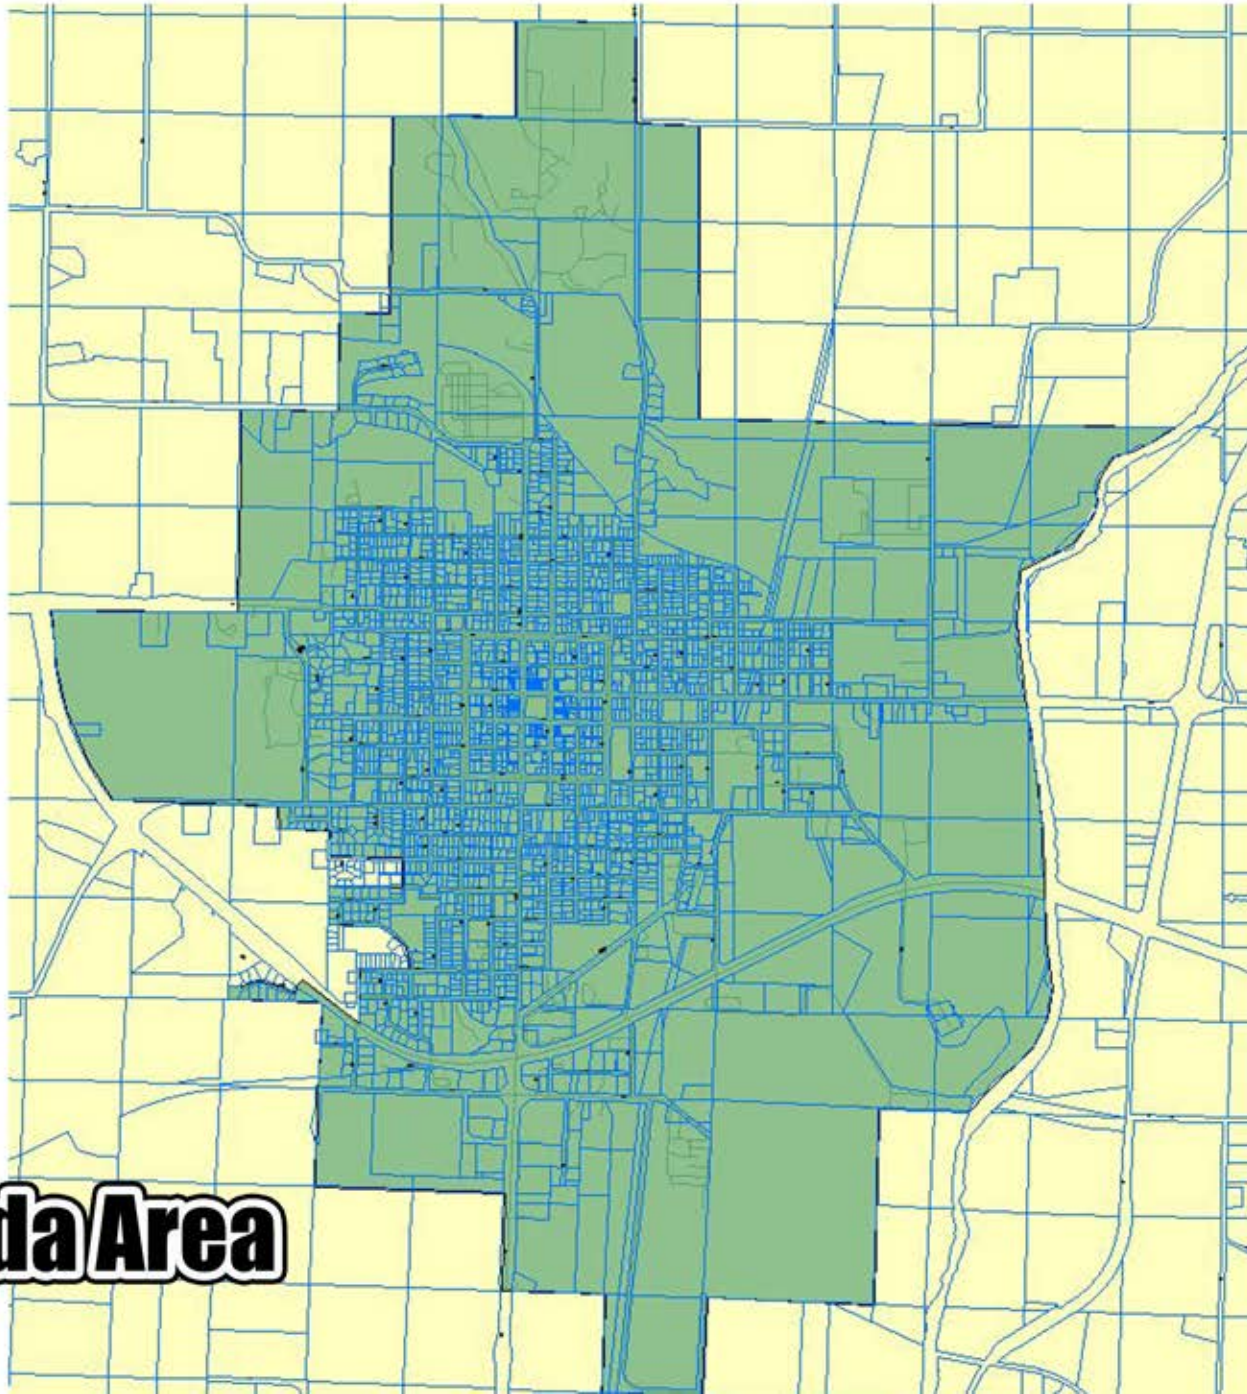

Page County Iowa Supervisor Districts

District: 1
Rural Area

District: 2
Shenandoah Area

District: 3
Clarinda Area

Page County Iowa Supervisor Districts

District: 1

Page County Iowa Supervisor Districts

District: 2

Shenandoah Area

Page County Iowa Supervisor Districts

District: 3

Clarinda Area

District 1

District 3

SEIERS

CLARK

CLARK

SUNSET DR

20th

WILLOW

20th

WILLOW

22nd

MANOR

21st

20th

W BOUNDARY

W BOUNDARY

22nd

21st

20th