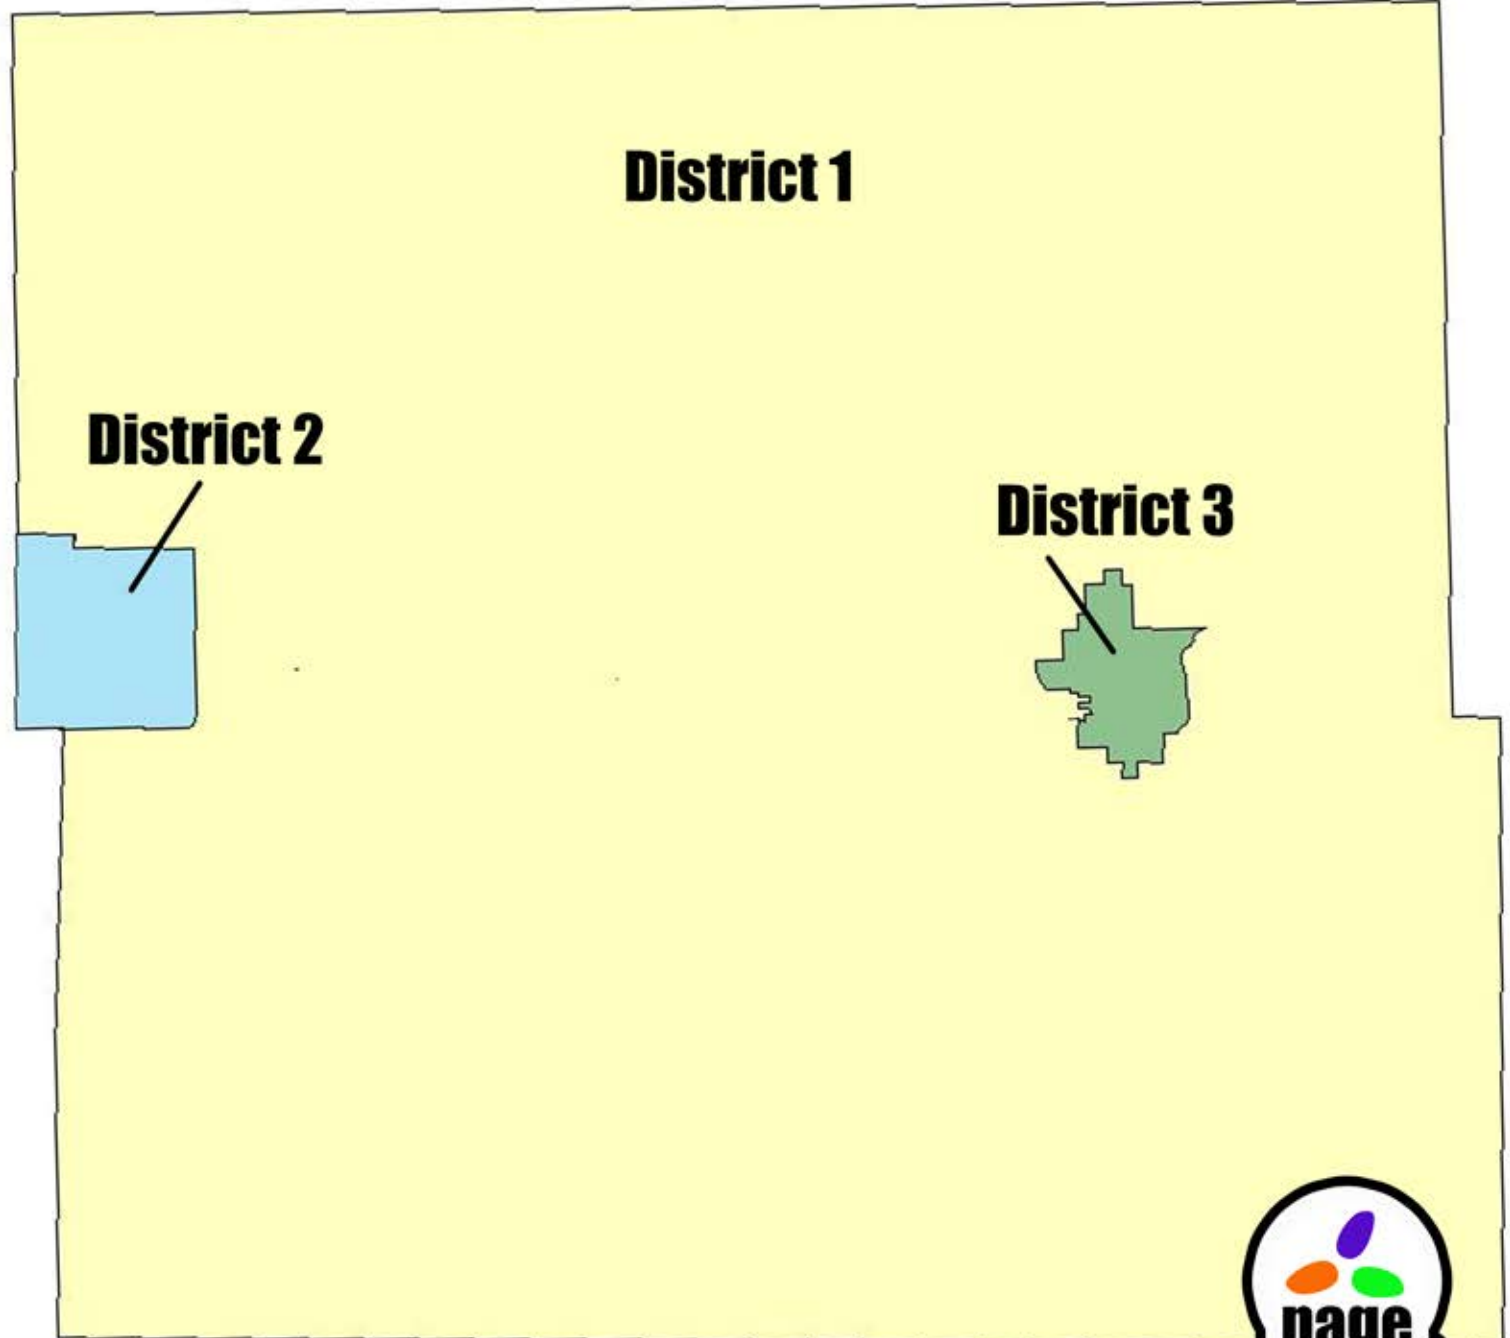

Page County Iowa Supervisor Districts

District: 1
Rural Area

District: 2
Shenandoah Area

District: 3
Clarinda Area

Page County Iowa Supervisor Districts

District: 1

Page County Iowa Supervisor Districts

District: 2

Shenandoah Area

Page County Iowa Supervisor Districts

District: 3

Clarinda Area

District 1

District 3

SEIERS

CLARK

CLARK

SUNSET DR

20th

WILLOW

20th

WILLOW

22nd

MANOR

21st

20th

W BOUNDARY

W BOUNDARY

22nd

21st

20th