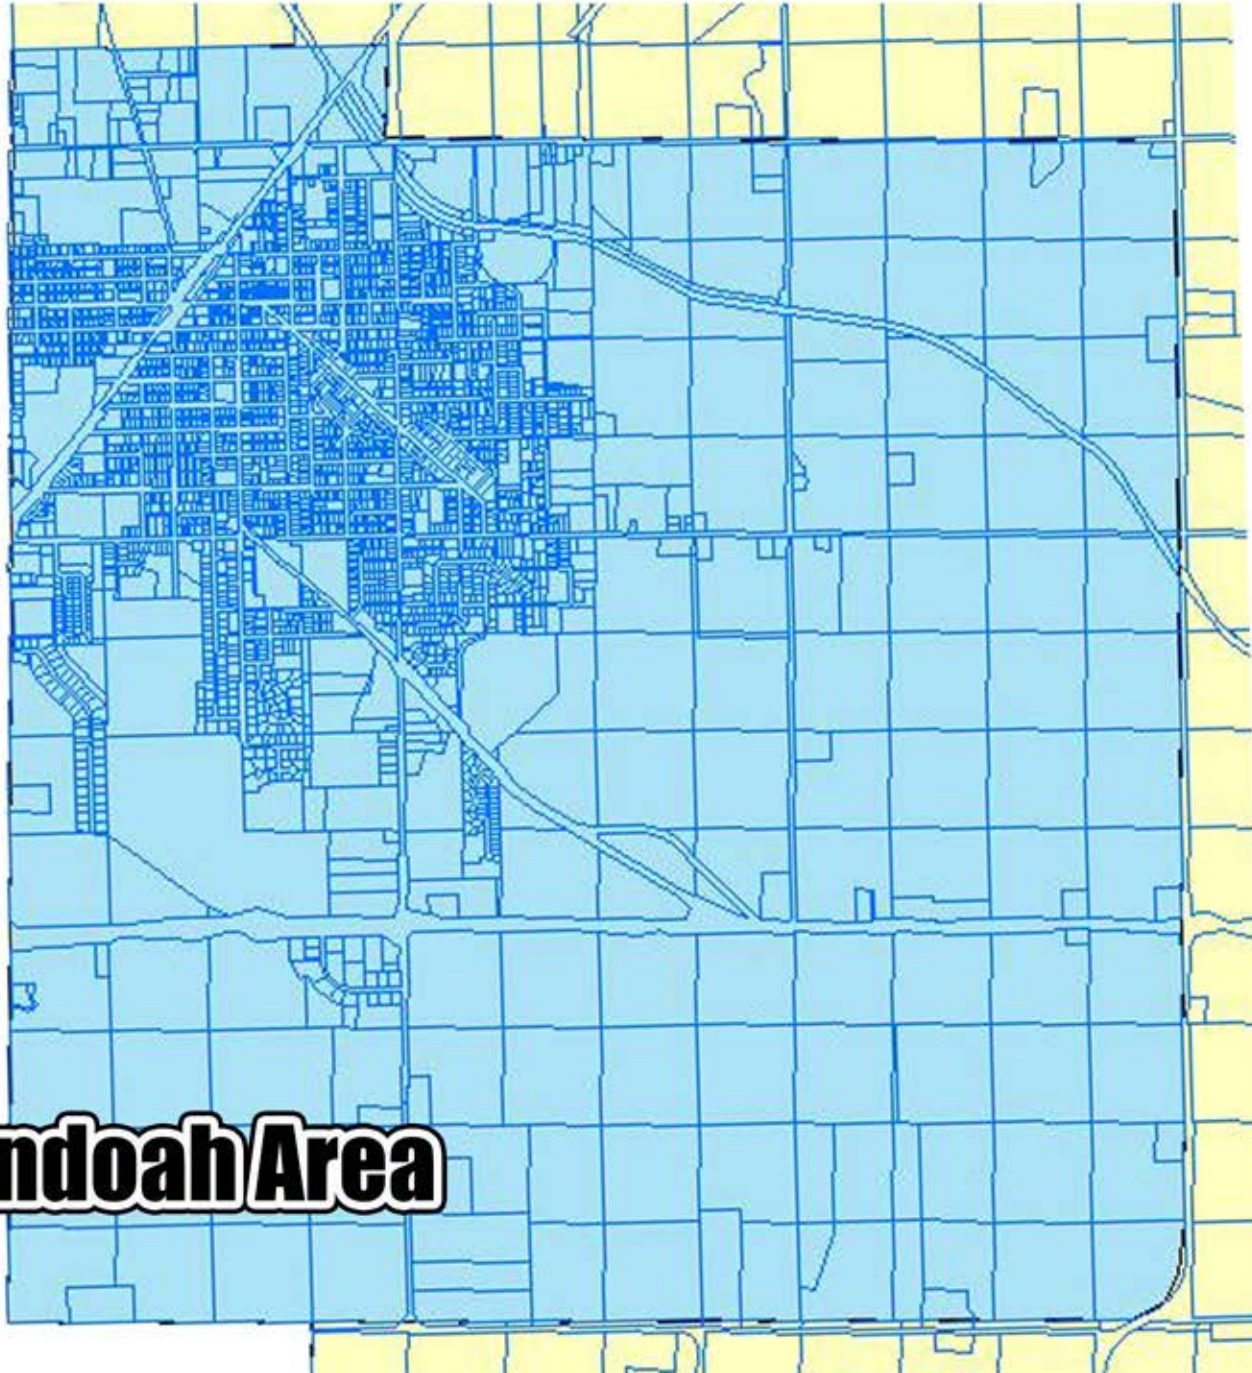

Page County Iowa Supervisor Districts

District: 1
Rural Area

District: 2
Shenandoah Area

District: 3
Clarinda Area

Page County Iowa Supervisor Districts

District: 1

Page County Iowa Supervisor Districts

District: 2

Shenandoah Area

Page County Iowa Supervisor Districts

District: 3

Clarinda Area

District 1

District 3

SEIERS

CLARK

CLARK

SUNSET DR

20th

WILLOW

20th

WILLOW

22nd

MANOR

21st

20th

W BOUNDARY

W BOUNDARY

22nd

21st

20th